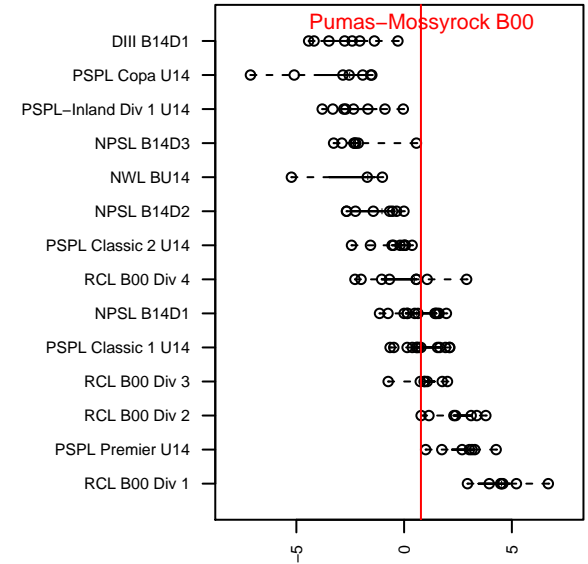

Pumas–Mosyrock B00

Pumas UNAM
 Mosyrock, WA
 B00 total strength=1170
 attack=5.28 defense=2.45
 fall league = PSPL Classic 1 U14
 spr league = Spr PSPL Classic 1 U14
 notes= Garcia 2014

alt names used:
 Pumas
 Pumas UNAM 00/01(Mosyrock)
 Pumas [B00]
 TACOMA UNITED
 Pumas UNAM 00/01(Mosyrock)
 Pumas UNAM [Mosyrock]

Venues played:
 2013 WA Cup BU13 Gold/Silver U13
 2014 Starfire Spring Classic BU14
 2014 RVS Classic BU14
 2014 Skagit Super Cup U14 Gold
 2014 PSPL Classic 1 U14
 2014 PacNW Winter Classic Premier II U14
 2014 Spr PSPL Classic 1 U14

**attack and defense variance (black dot)
relative to other teams
and top 10 in region**

**attack and defense rating
relative to others at age
and all opponents in last 13 months**

Performance relative to 13 month average