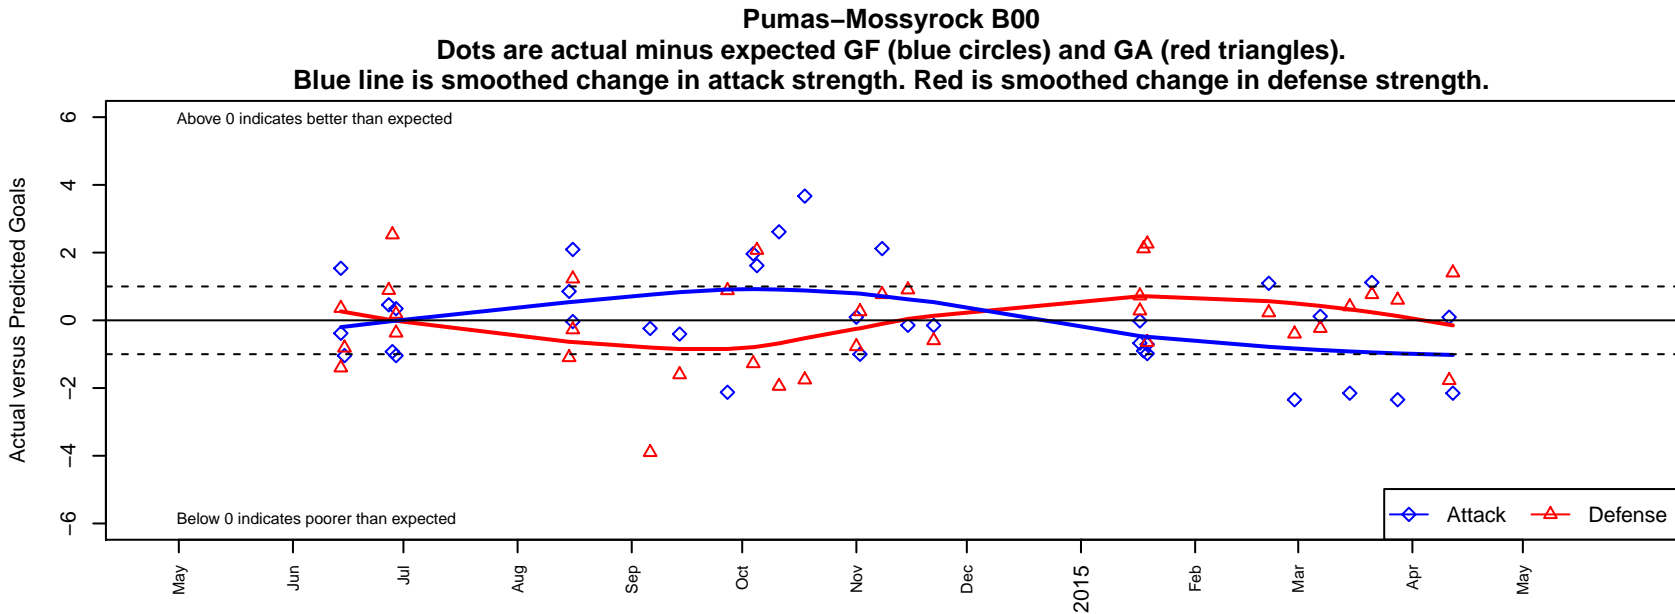

Pumas–Mosyrock B00

Pumas UNAM
 Mosyrock, WA
 B00 total strength=1170
 attack=5.28 defense=2.45
 fall league = PSPL Classic 1 U14
 spr league = Spr PSPL Classic 1 U14
 notes= Garcia 2014

alt names used:
 Pumas
 Pumas UNAM 00/01(Mosyrock)
 Pumas [B00]
 TACOMA UNITED
 Pumas UNAM 00/01(Mosyrock)
 Pumas UNAM [Mosyrock]

**attack and defense variance (black dot)
relative to other teams
and top 10 in region**

**attack and defense rating
relative to others at age
and all opponents in last 13 months**

Performance relative to 13 month average